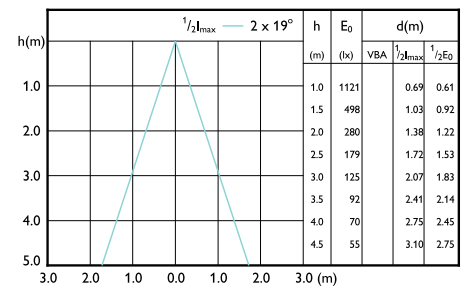

LEDspot CorePro 8-100W E27 R80 827 36D ND