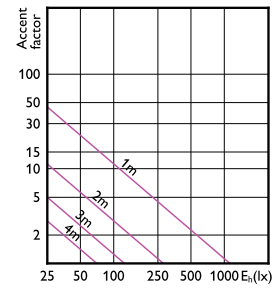

LEDspot CorePro 8-100W E27 R80 827 36D ND